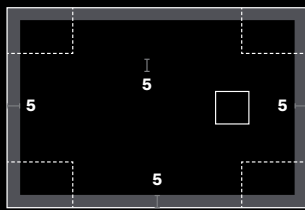

Curve and Gravitzero plates, due to their design, cannot be cut to any dimensions other than the standard sizes.

Slate

Corner

Moon

Evolution

Stone

Nature

Quadrattia