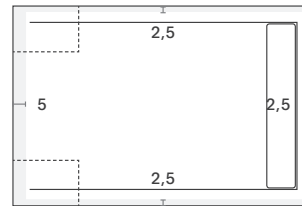

• Custom-made dimensions:

Most of our shower trays can be fully customized in width and length. When placing an order, the customer can include a technical drawing so that the tray can be precisely cut to the desired dimensions. Continuous segments are cut using a diamond disc (specifically designed for tiles).