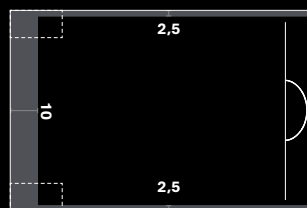

Sunset

Approximate range for custom cuts.

Maximum area that can be cut to size for the intermediate dimensions of the standard sizes.

Nuovo guarantees the durability of the shower tray only if it is cut to size within the grey area.

Please enquire about other sizes.