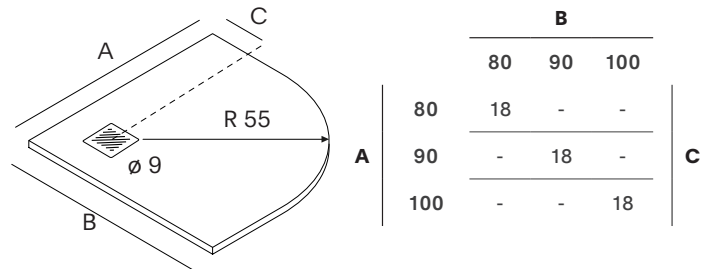

● **Dimensions:**