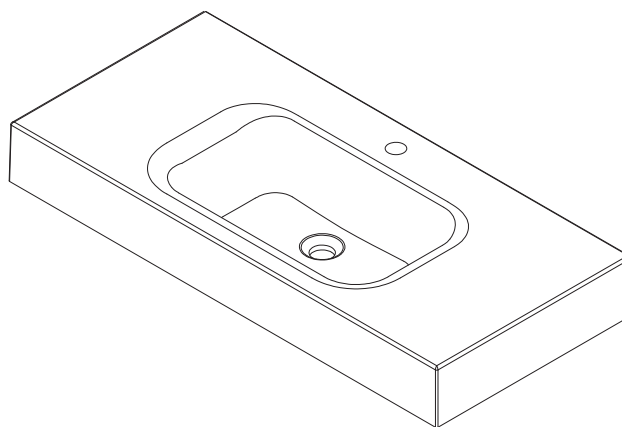

Enna

NUOVVOSOLID Countertops

● Features

Color Matt white
Galvanised brackets included
Front panel 12 cm
Basin 54 × 30 cm
Depth 46 cm

● Additional countertops:

Accessories

Click-clack valve (chrome-plated)	AE0017
Click-Clack valve (white/black)	AE0013
Square siphon (chrome-plated)	AE0006
Square siphon (white/black)	AE0014
Round siphon (chrome-plated)	AE0007
Round siphon (white/black)	AE0015
Concealed siphon (chrome-plated)	AE0016

Enna countertop without a towel rail, 120 cm wide,
Elli countertop, 8 cm thick.