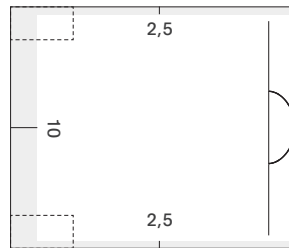

• Custom-made dimensions:

Most of our shower trays can be fully customized in width and length. When placing an order, the customer can include a technical drawing so that the tray can be precisely cut to the desired dimensions. Continuous segments are cut using a diamond disc (specifically designed for tiles).