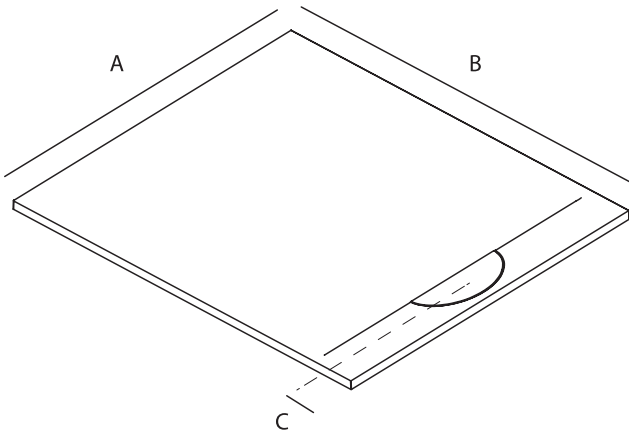

Sunset

NUOVVOTECH

Inspired by the warmth of a sunset, **Sunset** stands out for its refined design and its elongated cover, which evokes the horizon while concealing a discreet linear drain.

Its Slate Texture, with a slate-effect finish, gives it a natural and elegant look, combining design and safety thanks to its anti-slip finish.

● Dimensions:

		B						
		120	140	160	180	200		
A	80	9,2	9,2	9,2	9,2		C	
	90	9,2	9,2	9,2	9,2	9,2		
	100	9,2	9,2	9,2