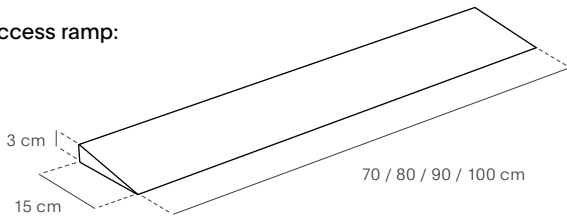

● Features:

- Texture:
  Evolution:
  Stone

- Thickness: 3 cm
- Drain: $\varnothing$ 9 cm

• Certificate:

Standard UNE 41091:2017 CLASS 2. Standard DIN 51097:1992 CLASS B

• Access ramp: