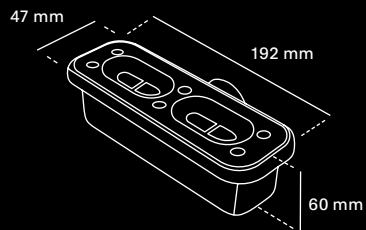

Please enquire about other sizes.

Valves

Vertical N

Screwed A

Double

All our shower trays comply with the drainage requirements set out in standard UNE EN 251:2014: Shower Trays – Connection Dimensions

VALSINR