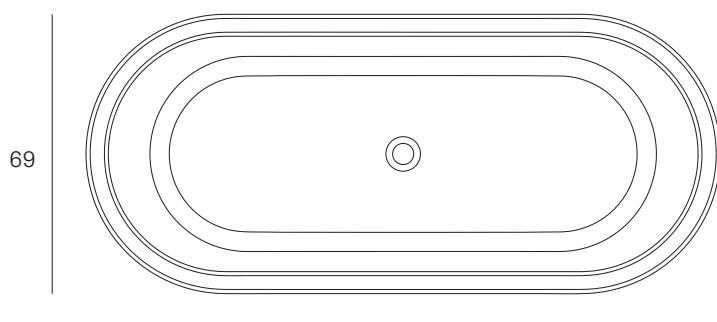

• Valve VALSINRB included.

168

Zeya

NUOVVOSOLID

● Features:

• Capacity: 290 L.

• Color: Matt white

156