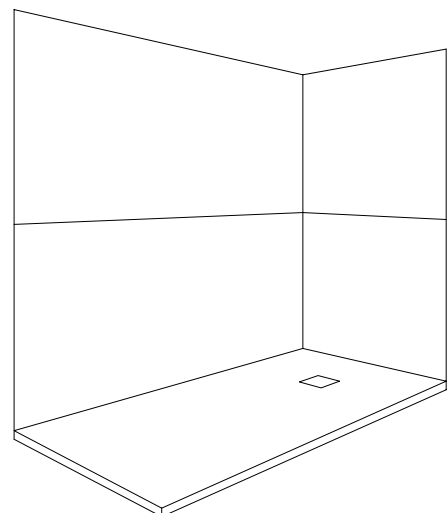

Collage
Geometric