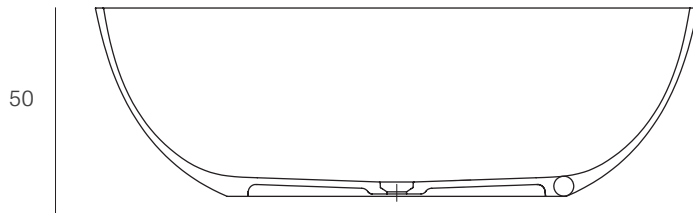

Eyre

NUOVVOSOLID

● Features:

• Capacity: 335 L.

• Color: Matt white

• Valve and siphon included.
Finish **NUOVVOSOLID**

• Valve:
VALSINR

• Valve VALSINR included.