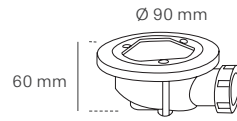

• Thickness:
3 cm / 3,4 cm
• Drain: \varnothing 9 cm

• Certificate:

Standard UNE 41091:2017 – Class 2. Standard DIN 51097:1992 – Class B.

• Access ramp:*

* Length 120 cm only.

• Optional drain valves:
Screwed A