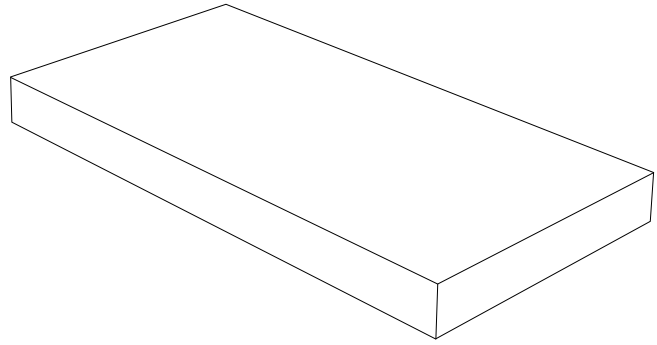

Enna countertop without a towel rail, 120 cm wide,
Elli countertop, 8 cm thick.

Enna washbasin top with towel rail • Elli washbasin top, 8 cm.

Elli

NUOVVOSOLID Countertops

● Features

Color: Matt white
Galvanised brackets included
Thickness: 1.5 cm or 8 cm