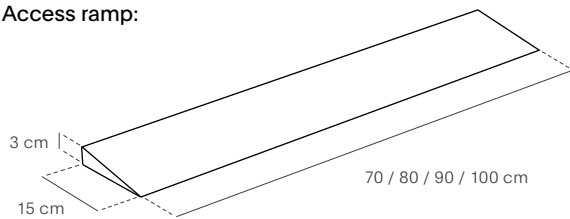

● Features:

- Texture:
  Slate:
  Slate

- Thickness: 3 cm
- Drain: $\varnothing$ 9 cm

• Certificate:

UNE Standard 41091:2017 CLASS 3. DIN Standard 51097:1992 CLASS C.

• Access ramp: