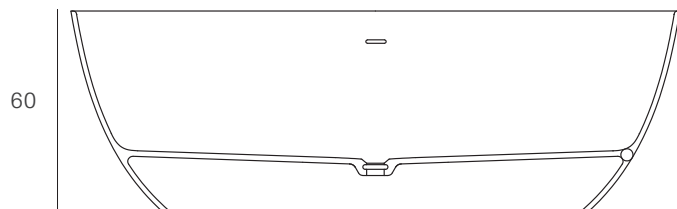

Stone white shower tray 90×180, Texpanel 2.0 slate ivory panels 250×90, Mie bathtub.

Mie

NUOVVOSOLID

● Features:

- Capacity: 450 L.
- Color: Matt White
- Integrated overflow

180

- Valve and siphon included.
White stainless steel finish.