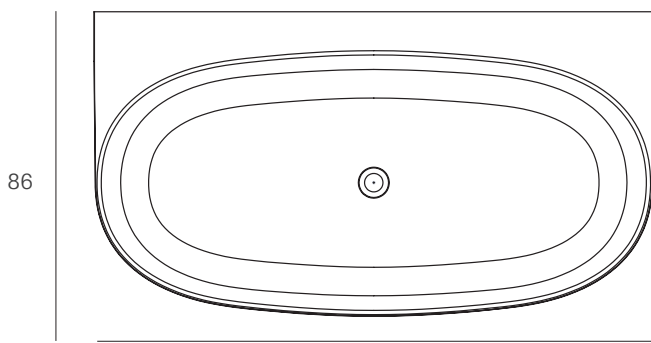

Denis

NUOVVOSOLID

● Features:

- Capacity: 345 L.
- Color: Matt White

158

- VALSINRB valve and siphon included.
  White stainless steel finish.

- Valve:
  VALSINRB

- VALSINRB valve included.