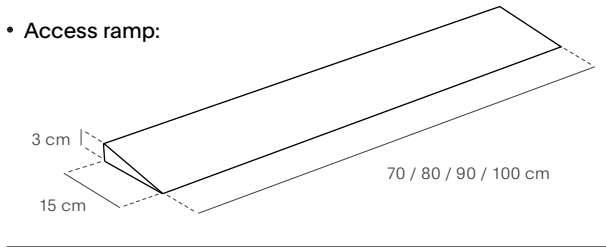

● Features:

- Texture:
  Slate:
  Slate

- Thickness: 3 cm
- Drain: $\varnothing$ 9 cm

• Certificate:

Standard UNE 41091:2017 CLASS 3. Standard DIN 51097:1992 CLASS C

• Access ramp: