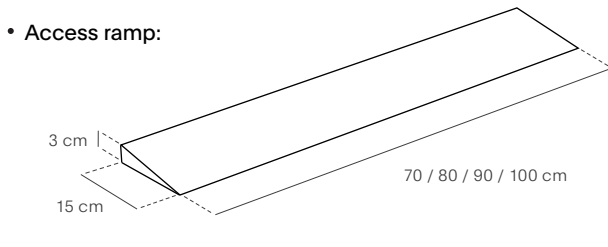

● Features:

- Texture: Slate

- Thickness: 3 cm
- Drain: $\varnothing$ 9 cm

• Certificate:

Standard UNE 41091:2017 CLASS 3. Standard DIN 51097:1992 CLASS C

• Access ramp: