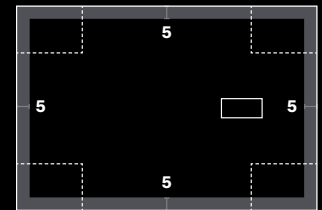

Curve and Gravitzero plates, due to their design, cannot be cut to any dimensions other than the standard sizes.

Slate

Corner

Moon

Evolution

Stone

Nature

Quadrattia