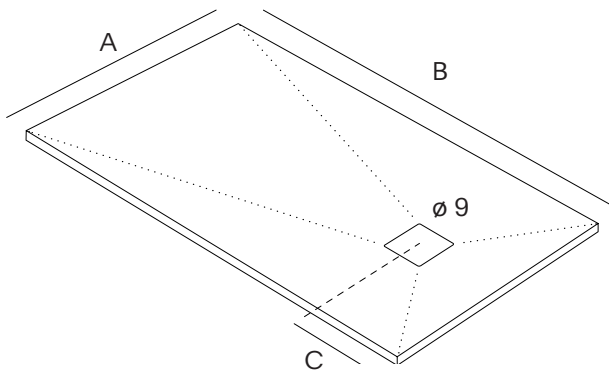

Quadrattia

NUOVVOTECH

Inspired by the essence of the Slate model, Quadrattia elevates the design to a new level by crafting the entire Texture from a single material. The slate texture extends almost seamlessly across the Texture, creating a sense of continuity and balance.

A shower tray that not only transforms the space but also offers a unique sensory experience.

● **Dimensions:**

		B																		
		70	75	80	85	90	100	110	120	130	140	150	160	170	180	190	200	210		
A	70	25	-	25	-	25	25	25	25	35	35	35	45	45	45	62	62	62	C	
	75	-	25	25	-	25	25	25	25	35	35	35	45	45	45	62	62	-		
	80	-	-	25	-	25	25	25	25	35	35	35	45	45	45	62	62	62		
	85	-	-	-	25	25	25	25	25	35	35	35	45	45	45	62	62	-		
	90	-	-	-	-	25	25	25	25	35	35	35	45	45	45	62	62	62		
	100	-	-	-	-	-	25	25	25	35	35	35	45	45	45	62	62	62