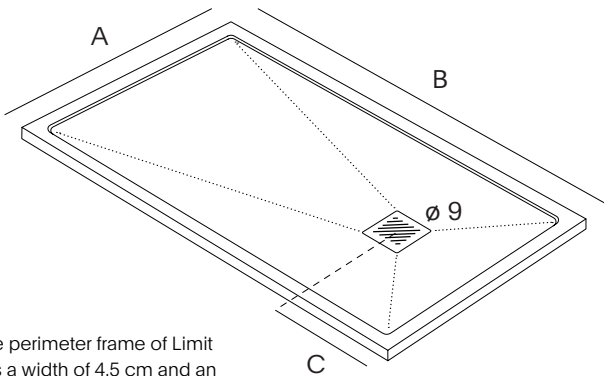

- Drain valve not included. Screwed A (stainless steel), Vertical N (stainless steel).

- Custom-made dimensions:

Most of our shower trays can be fully customized in width and length. When placing an order, the customer can include a technical drawing so that the tray can be precisely cut to the desired dimensions. Continuous segments are cut using a diamond disc (specifically designed for tiles).

More information on page 136

Quadrattia white shower tray 90×180.

Limit stone grey shower tray 90x180.

Limit

NUOVVOTECH

Limit stands out for its integrated perimeter frame, crafted from a single piece, which ensures a flawless aesthetic. Its minimalist finish makes it the ideal choice for contract spaces or bathrooms with fixed shower enclosures, where functionality and design go hand in hand.

● Dimensions:

The perimeter frame of Limit has a width of 4,5 cm and an inner height of 0.5 cm.

		B					
		100	120	140	160	180	200
A	80	30	30	40	40	50	67
	90	30	30	40	40	50	67
	100	30	30	40	40	50	67

● Colors: