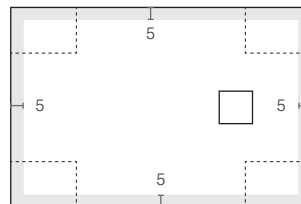

• **Custom-made dimensions:**

Most of our shower trays can be fully customized in width and length. When placing an order, the customer can include a technical drawing so that the tray can be precisely cut to the desired dimensions. Continuous segments are cut using a diamond disc (specifically designed for tiles).

More information on page 136

All our shower trays comply with the drainage requirements established in the UNE EN 251:2014 standard: Shower trays. Connection dimensions