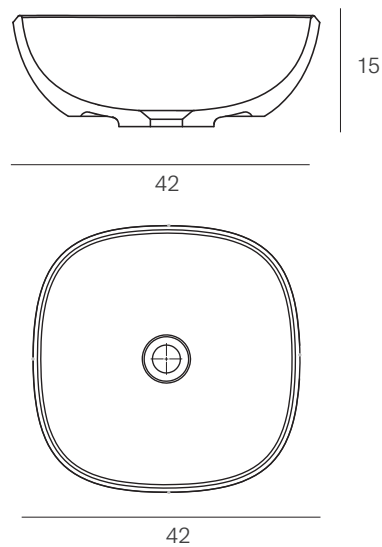

● Features

● Features

Saba

NUOVVOSOLID Washbasin

● Features

Valves available on page 130

Elli countertop, 1.5 cm thick, 100 cm long; Saba washbasin.

Orba