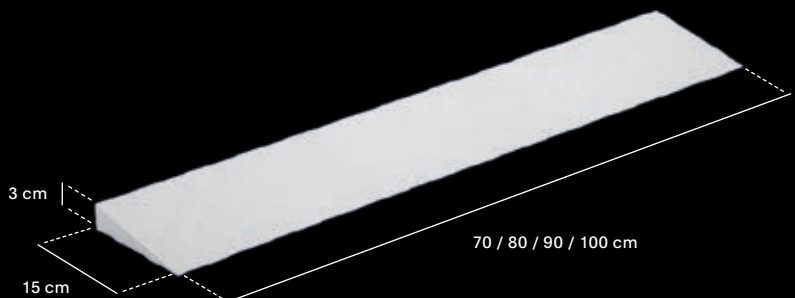

Valves

All our shower trays comply with the drainage requirements set out in standard UNE EN 251:2014: Shower Trays – Connection Dimensions

VALSINR

VALCONR

Access ramp

An accessory in the form of a ramp is available; it is installed next to the shower tray to provide people in wheelchairs or with reduced mobility with safe and more comfortable access to the shower.