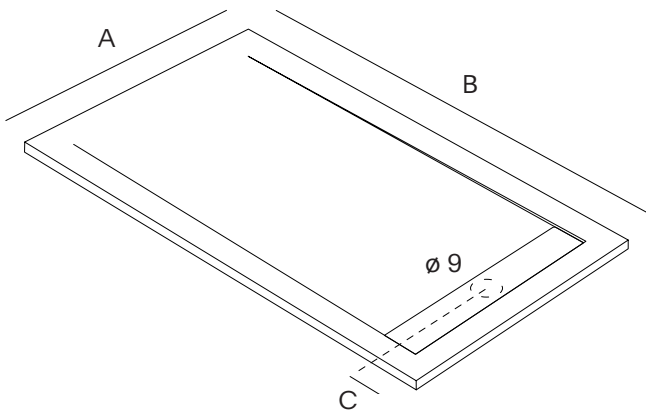

- Drain valve not included. Screwed A (stainless steel), Vertical N (stainless steel).

• Custom-made dimensions:

Most of our shower trays can be fully customized in width and length. When placing an order, the customer can include a technical drawing so that the tray can be precisely cut to the desired dimensions. Continuous segments are cut using a diamond disc (specifically designed for tiles).

More information on page 136

Corner white shower tray, 90×180.

Nature white shower tray 90×180.

Nature

NUOVVOTECH

Nature takes minimalism to another level. Its innovative overflow drain system conceals the valve, allowing the stone texture to extend seamlessly without interruptions. The result is a continuous Texture that enhances the natural beauty of the material and transforms every shower into a unique sensory experience.

● Dimensions:

		B														
		110	120	130	140	150	160	170	180	190	200	210	230	250		
A	70	13	13	13	13	13	13	13	13	13	13	13	-	-	C	
	80	13	13	13	13	13	13	13	13	13	13	13	-	-		
	90	13	13	13	13	13	13	13	13	13	13	13	-	-		
	100	13	13	13	13	13	13	13	13	13	13	13	13	13		