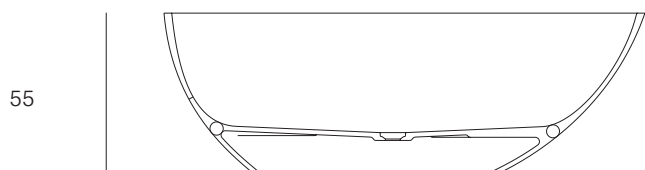

Rynn

NUOVVOSOLID

● Features:

• Capacity: 345 L.

• Color: Matt white

• Valve and siphon included.
White stainless steel finish.

• Valve:
VALSINRB

• Valve VALSINRB included.

168