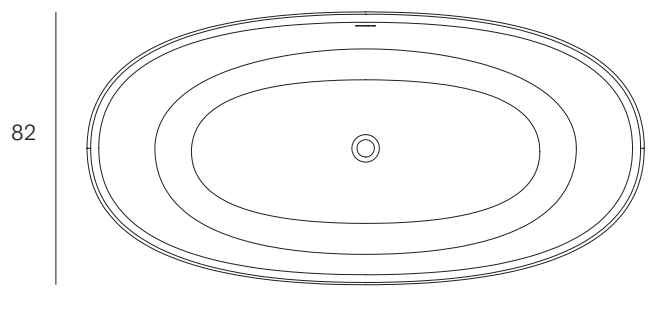

Inari

NUOVVOSOLID

● **Features:**

- Capacity: 260 L.
- Color: Matt White
- Built-in overflow