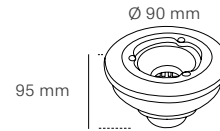

- Features:

- Texture:

Slate
Slate

- Thickness: 3,5 cm

- Drain: $\varnothing$ 9 cm

- Certificate:

Standard UNE 41091:2017 CLASS 3. Standard DIN 51097:1992
CLASS C

- Optional drain valves:

Screwed A

Vertical N

All our shower trays comply with the water drainage requirements in accordance with Standard UNE EN 251:2014: Shower trays - Connecting dimensions.

- Drain valve not included. Screwed A (stainless steel), Vertical N (stainless steel).

- Custom-made dimensions:

Most of our shower trays can be fully customized in width and length. When placing an order, the customer can include a technical drawing so that the tray can be precisely cut to the desired dimensions. Continuous segments are cut using a diamond disc (specifically designed for tiles).

More information on page 136

Quadrattia white shower tray 90×180.