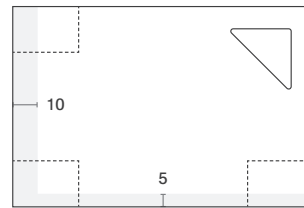

- Drain valve not included. Screwed A (stainless steel), Vertical N (stainless steel).

• Custom-made dimensions:

Most of our shower trays can be fully customized in width and length. When placing an order, the customer can include a technical drawing so that the tray can be precisely cut to the desired dimensions. Continuous segments are cut using a diamond disc (specifically designed for tiles).