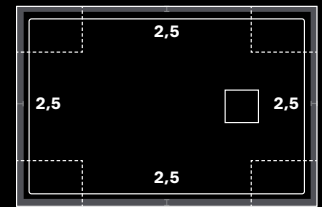

Curve and Gravitzero plates, due to their design, cannot be cut to any dimensions other than the standard sizes.

Slate

Corner

Moon

Evolution

Stone

Nature

Quadrattia