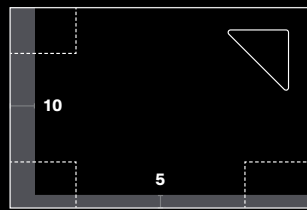

Curve and Gravitzero plates, due to their design, cannot be cut to any dimensions other than the standard sizes.

Slate

Corner

Moon

Evolution

Stone

Nature

Quadrattia