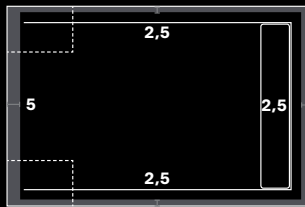

Curve and Gravitzero plates, due to their design, cannot be cut to any dimensions other than the standard sizes.

Slate

Corner

Moon

Evolution

Stone

Nature

Quadrattia