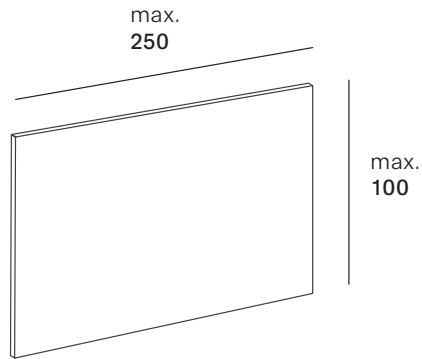

Nature stone grey 90×180 shower tray, Texpanel 2.0 slate stone grey panels.

Texpanel 2.0

NUOVVOTECH

● Features:

- Texture:
Uniform
Smooth

- Texture:
Slate
Slate

- Texture:
Evolution
Stone

● Dimensions: