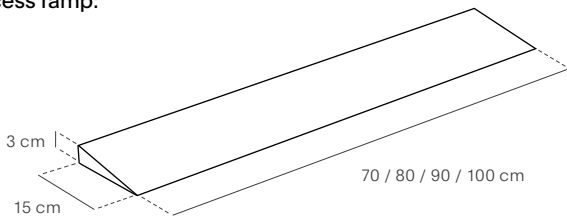

Evolution

● **Features:**

● **Texture:**

Evolution:
Stone

- **Thickness: 3 cm**
- **Drain: 19,5 x 5 cm**

● **Certificate:**

Standard UNE 41091:2017 CLASS 2. Standard DIN 51097:1992 CLASS B

● **Access ramp:**