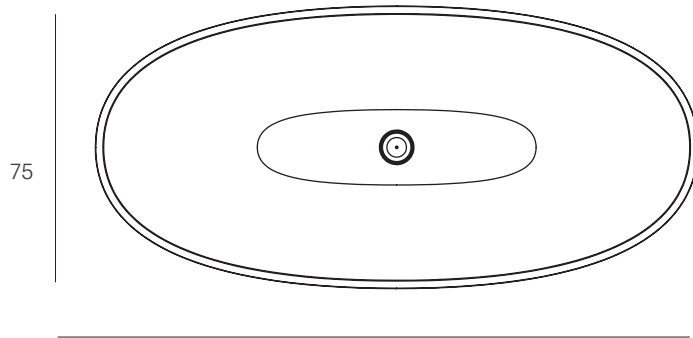

Eyre

NUOVVOSOLID

● Features:

• Capacity: 335 L.

• Color: Matt white

• Valve and siphon included.
Finish **NUOVVOSOLID**

• Valve:
VALSINR

• Valve VALSINR included.