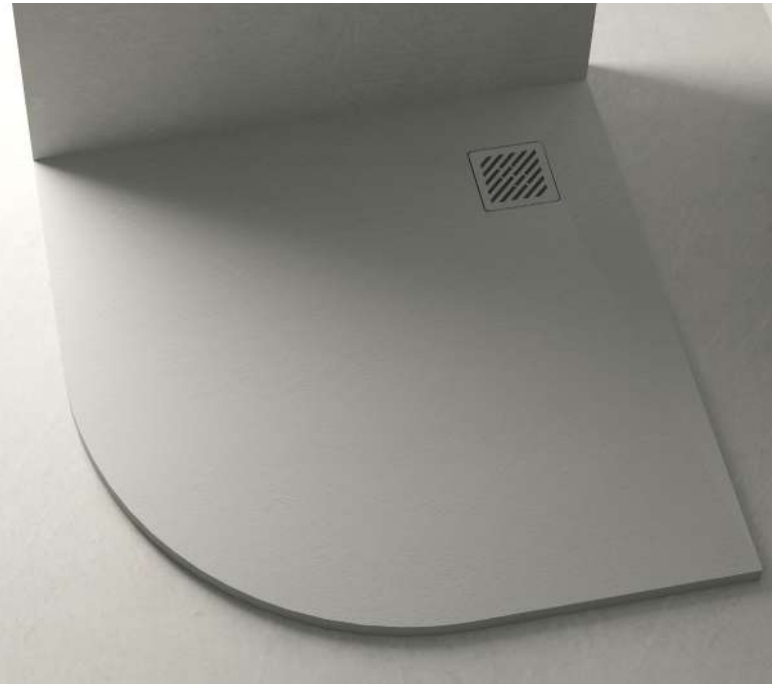

Curve R55 concrete shower tray 90×90.