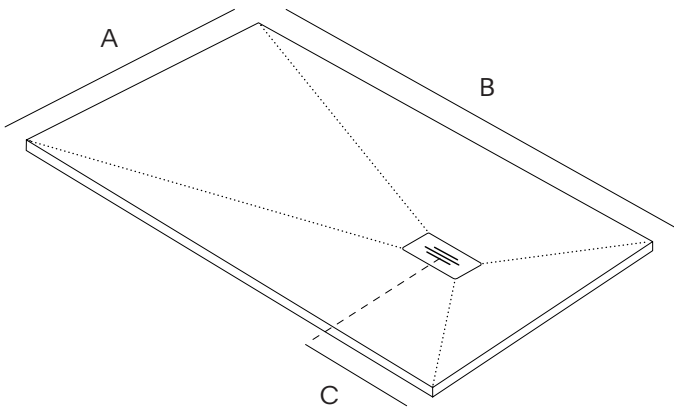

Evolution

NUOVVOTECH

Our Evolution shower tray redefines the essence of the shower with its clean, understated design. Its uniform Texture and subtle texture create an enveloping feel, turning every shower into a moment of relaxation.

Water is drained discreetly and efficiently, ensuring a flawless showering experience. A perfect balance between minimalism and comfort.

● Dimensions:

		B										
		80	90	100	120	140	150	160	170	180	190	200
A	70	-	-	30	30	30	30	30	30	30	30	30
	80	30	-	30	30	30	30	30	30	30	30	30
	90	-	30	30	30	30	30	30	30	30	30	30
	100	-	-	30	30	30	30	30	30	30	30	30