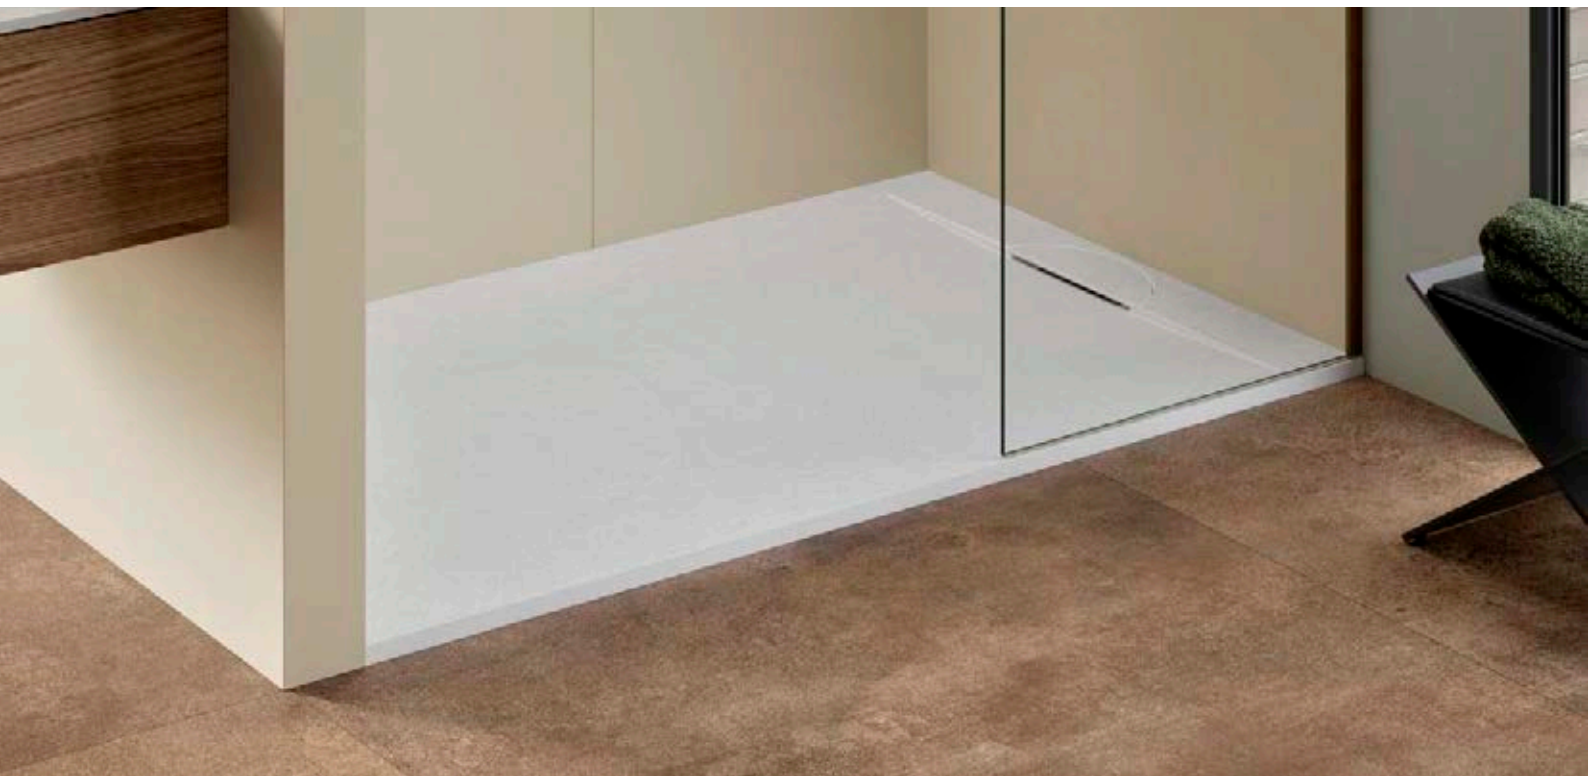

More information on page 136

Sunset white shower tray 90×180

Gravitzero concrete shower tray 90×180.

GRAVITZERO®

lightness_system

As a result of our commitment to innovation, Gravitzero® is one of the lightest and most impact-resistant shower trays on the market. Developed by our material experts, it combines resins, gel coat, and high-strength rigid foam with highly compacted compounds—achieving performance levels previously unseen in the industry.