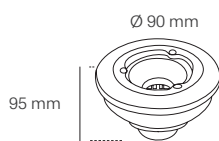

● Dimensions:

		B																
		80	90	100	110	120	130	140	150	160	170	180	190	200	220	240		
A	70	30	30	30	30	35	35	40	40	45	45	50	50	50	110	-		
	75	30	30	30	30	35	35	40	40	45	45	50	50	50	110	-		
	80	40	30	30	30	35	35	40	40	45	45	50	50	50	110	-		
	90	-	45	30	-	35	-	40	40	45	45	50	50	50	110	-		
	100	-	-	50	-	35	-	40	40	45	45	50	50	50	110	120		

Creativeskin Orihuela shower tray, 90×180.

Creativeskin White Marble New Line shower tray, 90×180.

● **Features:**

- Thickness: 3 cm
- Drain: \varnothing 9 cm
- Optional valves:

Screwed A

Vertical N

- **Drain valve not included.** Screwed A (stainless steel), Vertical N (stainless steel)