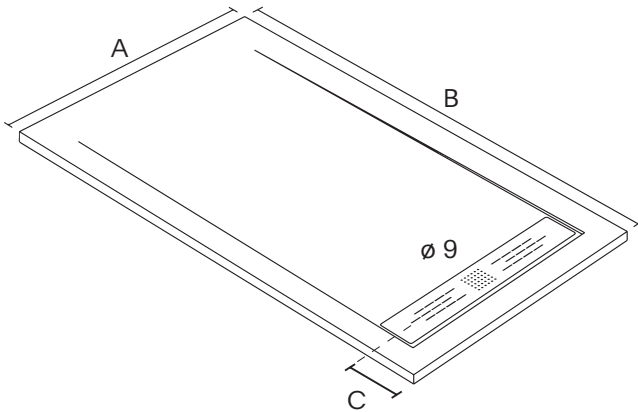

• Custom-made dimensions:

Most of our shower trays can be fully customized in width and length. When placing an order, the customer can include a technical drawing so that the tray can be precisely cut to the desired dimensions. Continuous segments are cut using a diamond disc (specifically designed for tiles).

● Dimensions:

		B														
		110	120	130	140	150	160	170	180	190	200	210	230	250		
A	70	13	13	13	13	13	13	13	13	13	13	13	-	-	C	
	80	13	13	13	13	13	13	13	13	13	13	13	-	-		
	90	13	13	13	13	13	13	13	13	13	13	13	-	-		
	100	13	13	13	13	13	13	13	13	13	13	13	13	13		