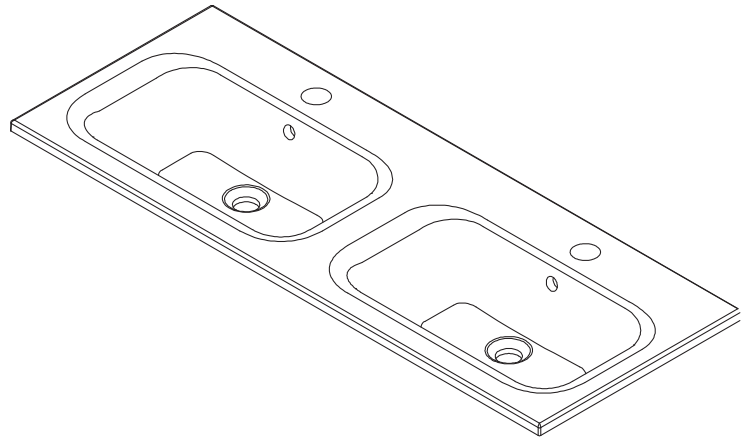

In addition to these **6 standard colours**, any **RAL colour upon request** can also be ordered.

Lerna

NUOVVOSOLID Countertops

● Features

Colour: Matt White
Galvanised brackets included
Thickness: 2 cm
Basin: 54 × 30 cm
Depth: 46 cm