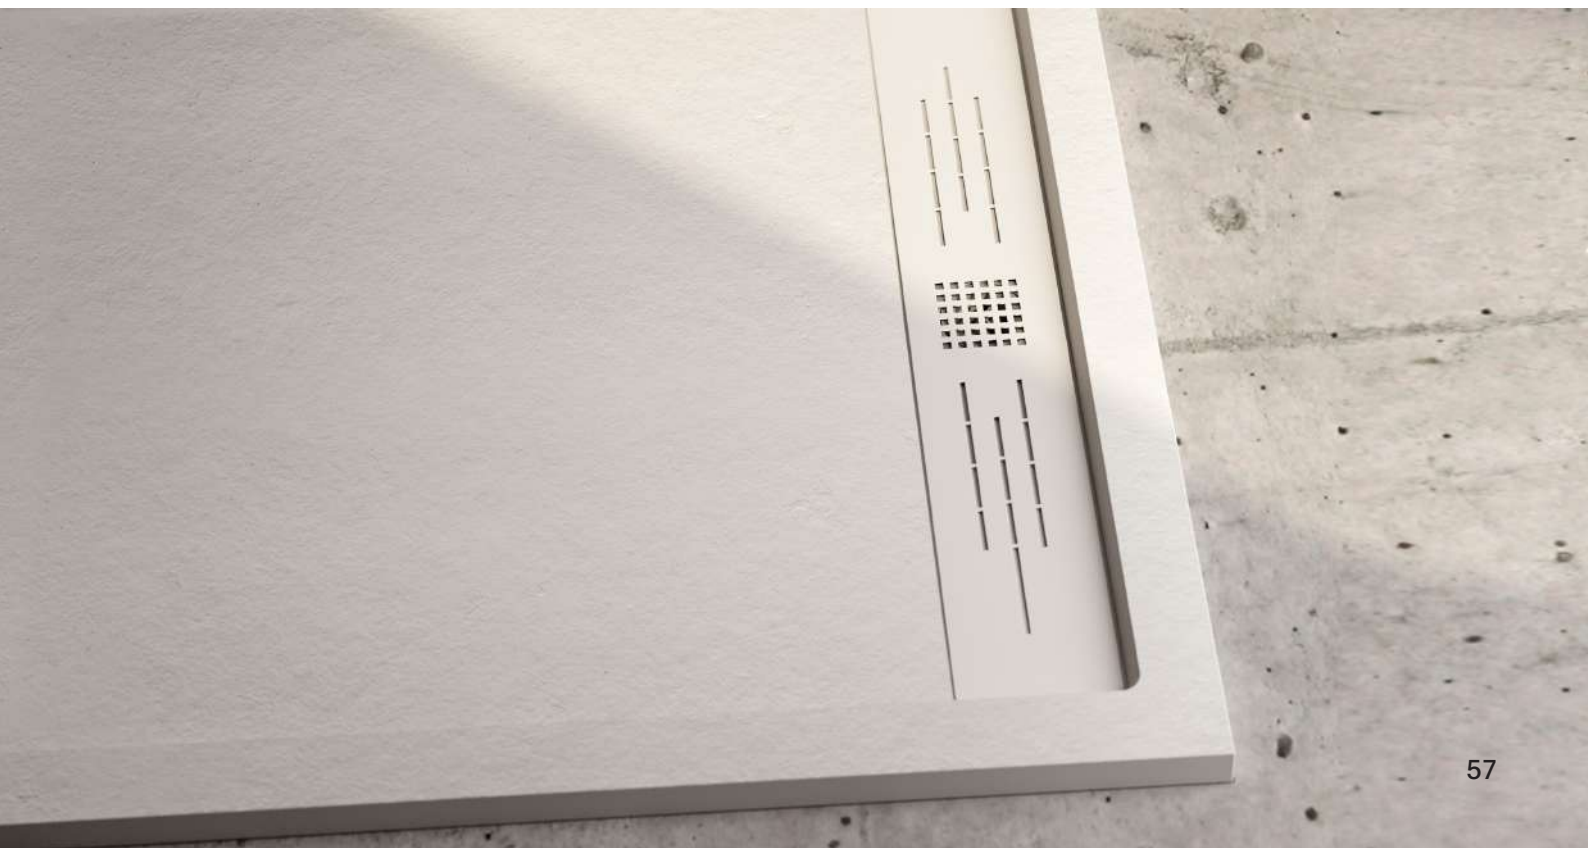

Most of our shower trays can be fully customized in width and length. When placing an order, the customer can include a technical drawing so that the tray can be precisely cut to the desired dimensions. Continuous segments are cut using a diamond disc (specifically designed for tiles).

More information on page 136

Stone white shower tray 90×180.