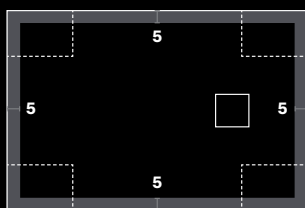

Creativeskin®