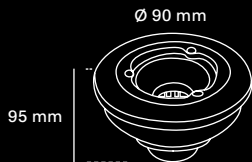

Valves

Vertical N