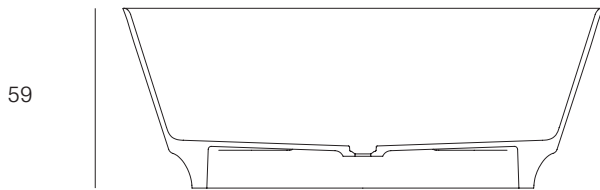

Inari bathtub.

Aral bathtub.

Aral

NUOVVOSOLID

● **Features:**

- Capacity: 340 L.
- Color: Matt white

- Valve and siphon included.
NUOVVOSOLID model

- Valve:
VALSINR