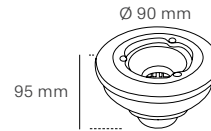

● Features:

- Texture:
  Evolution:
  Stone

- Thickness: 3 cm
- Drain: $\varnothing$ 9 cm

• Certificate:

Standard UNE 41091:2017 CLASS 2. Standard DIN 51097:1992 CLASS B

• Access ramp:

• Optional drain valves:

Screwed A

Vertical N

All our shower trays comply with the water drainage requirements in accordance with Standard UNE EN 251:2014: Shower trays – Connecting dimensions.

- Drain valve not included. Screwed A (stainless steel), Vertical N (stainless steel).

• Custom-made dimensions:

Most of our shower trays can be fully customized in width and length. When placing an order, the customer can include a technical drawing so that the tray can be precisely cut to the desired dimensions. Continuous segments are cut using a diamond disc (specifically designed for tiles).

More information on page 136

Corner white shower tray, 90×180.