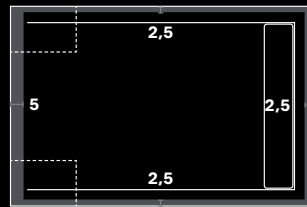

Curve and Gravitzero plates, due to their design, cannot be cut to any dimensions other than the standard sizes.

Slate

Corner

Moon

Evolution

Stone

Nature

Quadrattia