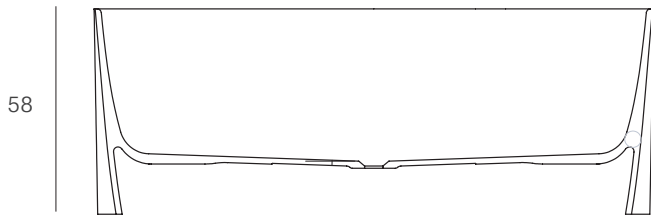

Denis

NUOVVOSOLID

● Features:

- Capacity: 345 L.
- Color: Matt White

158

- VALSINRB valve and siphon included.
  White stainless steel finish.

- Valve:
  VALSINRB

- VALSINRB valve included.