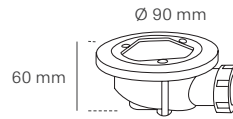

• Optional drain valves:

Screwed A