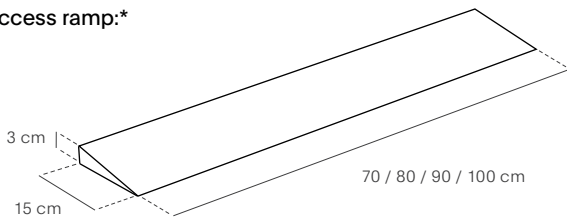

• Thickness:
3 cm / 3,4 cm
• Drain: \varnothing 9 cm

• Certificate:

Standard UNE 41091:2017 – Class 2. Standard DIN 51097:1992 – Class B.

• Access ramp:*

* Length 120 cm only.

• Optional drain valves:
Screwed A