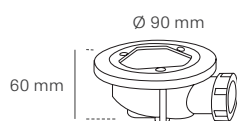

- **Texture:**

Slate:
Slate

- **Thickness: 3 cm**

- **Drain: \varnothing 9 cm**

- **Optional drain valves:**

Screwed A

Vertical N

-
- **Drain valve not included.** Screw-fixed A (stainless steel), Vertical N (stainless steel).
-