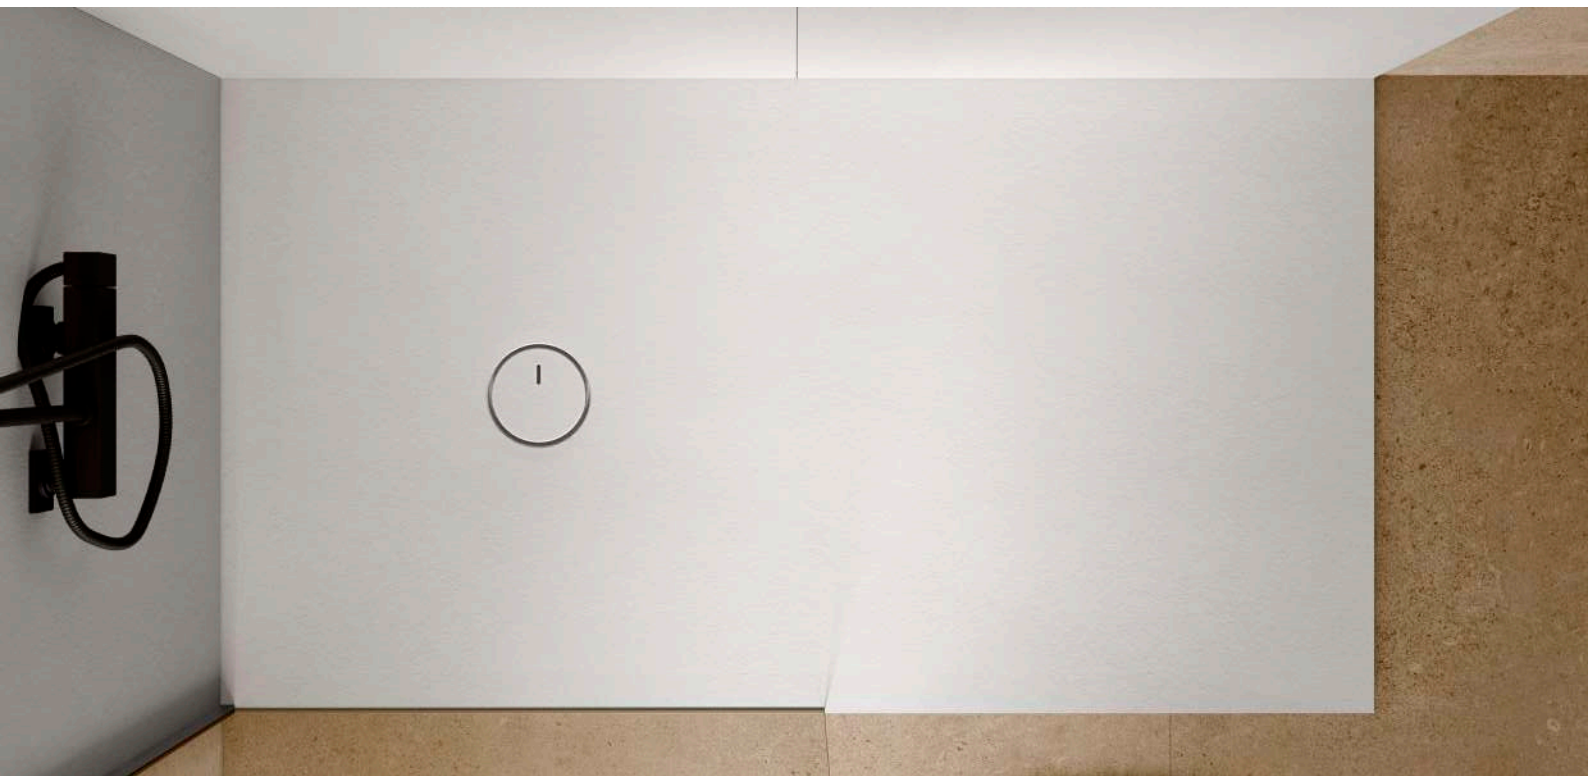

Most of our shower trays can be fully customized in width and length. When placing an order, the customer can include a technical drawing so that the tray can be precisely cut to the desired dimensions. Continuous segments are cut using a diamond disc (specifically designed for tiles).

More information on page 136

Moon white shower tray 90×180