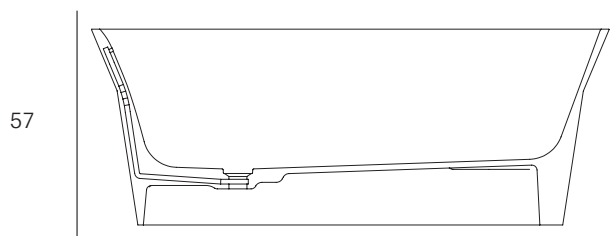

- VALSINR valve included.

Lenn

NUOVVOSOLID

● **Features:**

- Capacity: 269 L.
- Color: Matt white
- Built-in overflow

- Bathtubs, Valve and siphon included.
Finish **NUOVVOSOLID**

- Valve:
VALCONR

- Valve **VALCORN B** included.