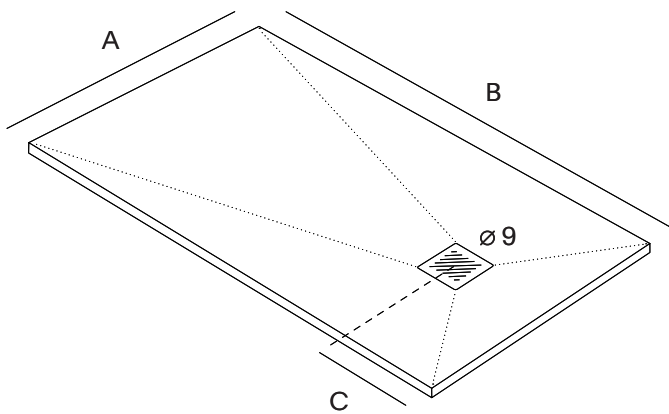

Slate

NUOVVOTECH

The Slate shower tray captures the beauty and authenticity of slate, bringing a natural and welcoming atmosphere to the bathroom. Its minimalist design, realistic texture, and high versatility make it our best-selling model.

Available in a wide range of colors and sizes, Slate adapts to any space and offers nearly unlimited customization possibilities.

● Dimensions:

		B																					
		70	75	80	85	90	100	110	120	130	140	150	160	170	180	190	200	210	220	230	250		
A	70	25	-	25	-	25	25	25	25	35	35	35	45	45	45	62	62	62	-	-	-	C	
	75	-	25	25	-	25	25	25	25	35	35	35	45	45	45	62	62	-	-	-	-		
	80	-	-	25	-	25	25	25	25	35	35	35	45	45	45	62	62	62	-	-	-		
	85	-	-	-	25	25	25	25	25	35	35	35	45	45	45	62	62	-	-	-	-		
	90	-	-	-	-	25	25	25	25	35	35	35	45	45	45	62	62	62	-	-	-		
	100	-	-	-	-	-	25	25	25	35	35	35	45	45	45	62	62	62	62	62	62