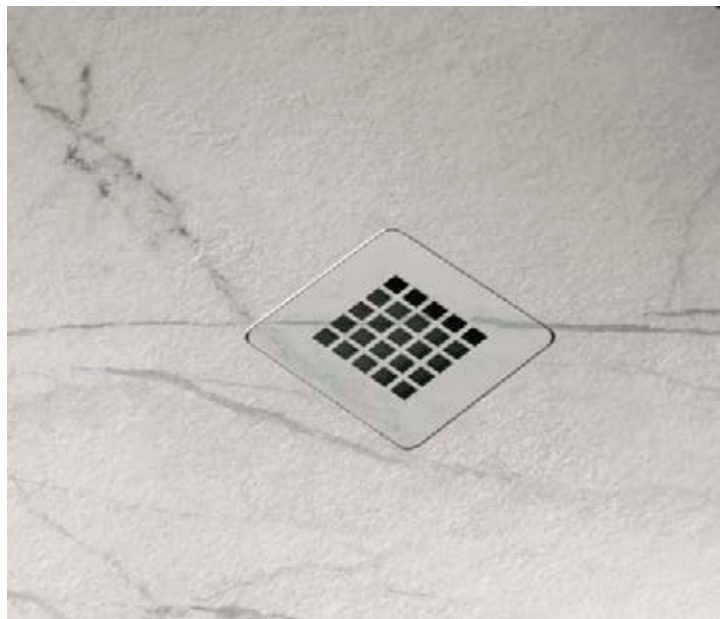

● Dimensions:

		B																
		80	90	100	110	120	130	140	150	160	170	180	190	200	220	240		
A	70	30	30	30	30	35	35	40	40	45	45	50	50	50	110	-		
	75	30	30	30	30	35	35	40	40	45	45	50	50	50	110	-		
	80	40	30	30	30	35	35	40	40	45	45	50	50	50	110	-		
	90	-	45	30	-	35	-	40	40	45	45	50	50	50	110	-		
	100	-	-	50	-	35	-	40	40	45	45	50	50	50	110	120		

Creativeskin Orihuela shower tray, 90×180.

Creativeskin White Marble New Line shower tray, 90×180.

● **Features:**

- Thickness: 3 cm
- Drain: \varnothing 9 cm
- Optional valves:

Screwed A

Vertical N

- **Drain valve not included.** Screwed A (stainless steel), Vertical N (stainless steel)