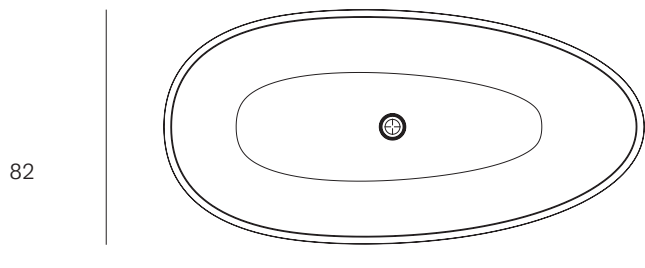

Rynn

NUOVVOSOLID

● Features:

• Capacity: 345 L.

• Color: Matt white

• Valve and siphon included.
White stainless steel finish.

• Valve:
VALSINRB

• Valve VALSINRB included.

168