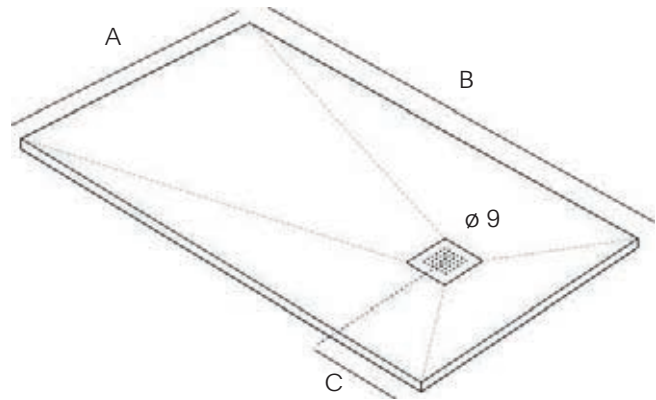

GRAVITZERO®

lightness_system

As a result of our commitment to innovation, Gravitzero® is one of the lightest and most impact-resistant shower trays on the market. Developed by our material experts, it combines resins, gel coat, and high-strength rigid foam with highly compacted compounds—achieving performance levels previously unseen in the industry.

A breakthrough that redefines durability without compromising on design.