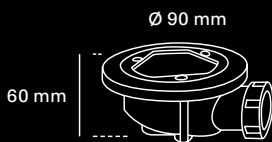

Valves

Screwed A

All our shower trays comply with the drainage requirements set out in standard UNE EN 251:2014: Shower Trays – Connection Dimensions

VALSINR

VALCONR

Access ramp

An accessory in the form of a ramp is available; it is installed next to the shower tray to provide people in wheelchairs or with reduced mobility with safe and more comfortable access to the shower.