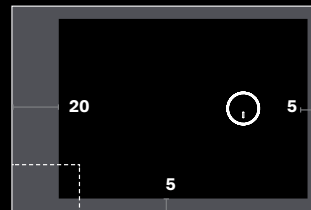

Curve and Gravitzero plates, due to their design, cannot be cut to any dimensions other than the standard sizes.

Slate

Corner

Moon

Evolution

Stone

Nature

Quadrattia