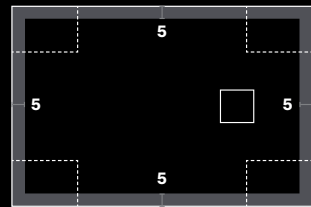

Curve and Gravitzero plates, due to their design, cannot be cut to any dimensions other than the standard sizes.

Slate

Corner

Moon

Evolution

Stone

Nature

Quadrattia