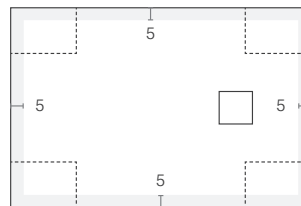

• Custom-made dimensions: