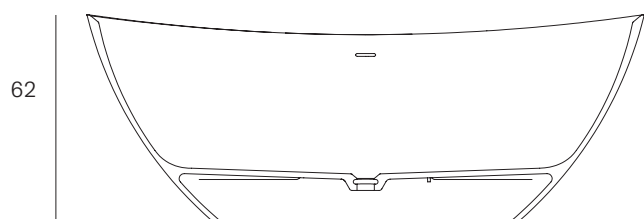

Inari

NUOVVOSOLID

● **Features:**

- Capacity: 260 L.
- Color: Matt White
- Built-in overflow