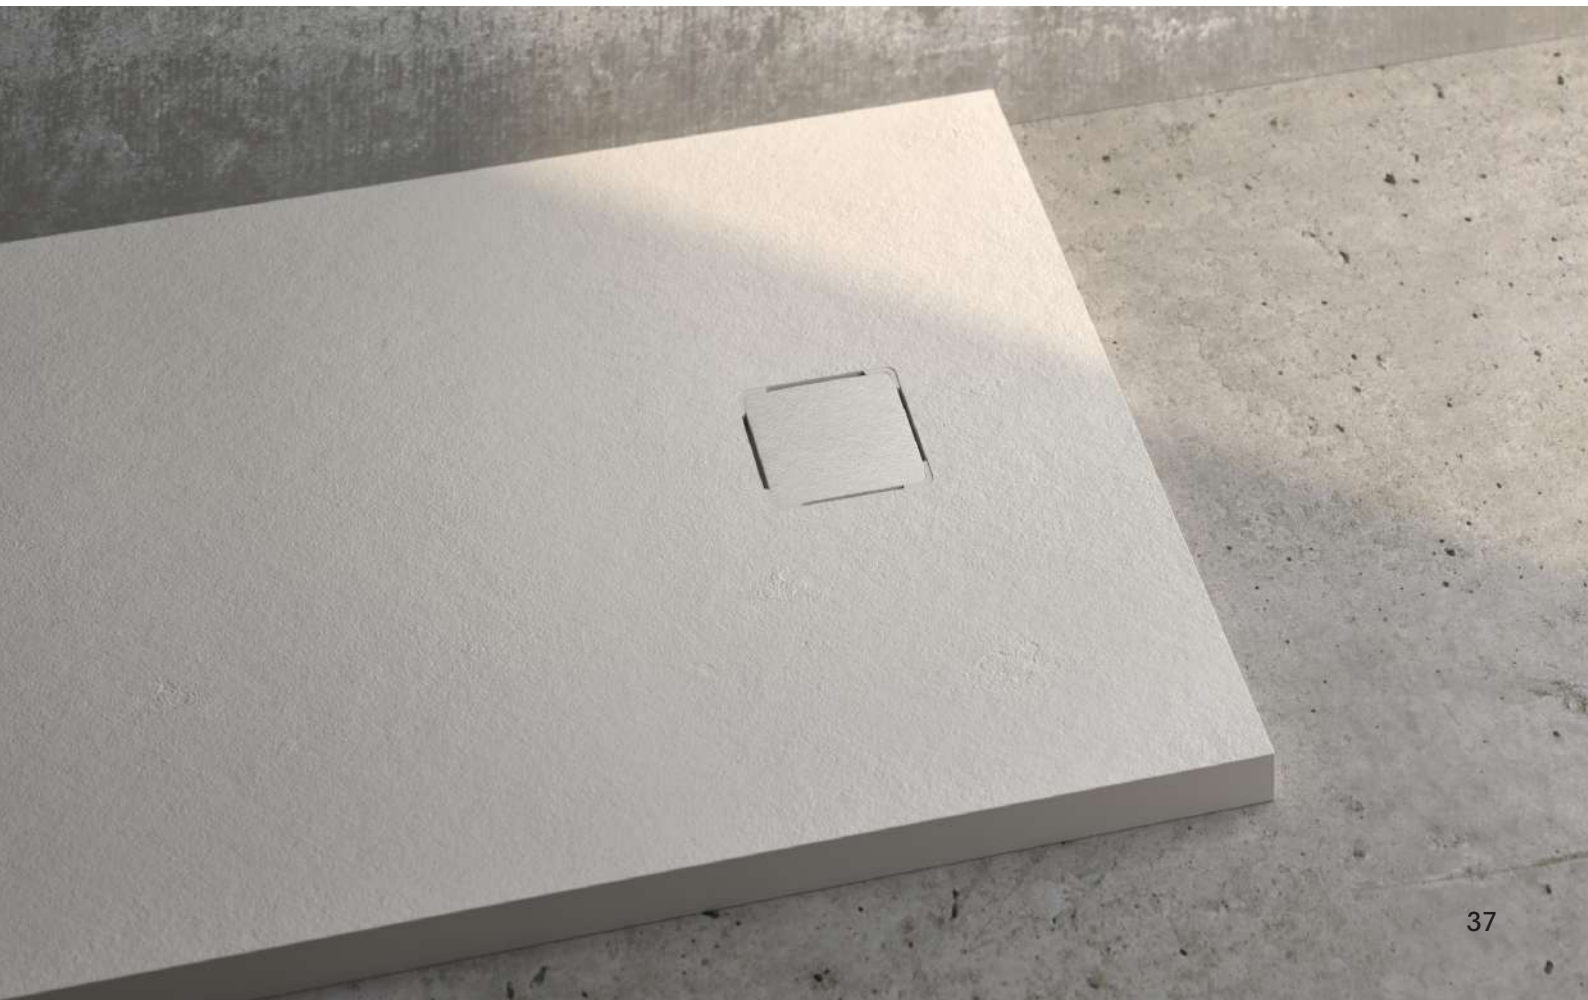

Most of our shower trays can be fully customized in width and length. When placing an order, the customer can include a technical drawing so that the tray can be precisely cut to the desired dimensions. Continuous segments are cut using a diamond disc (specifically designed for tiles).

More information on page 136

Quadrattia white shower tray 90×180.