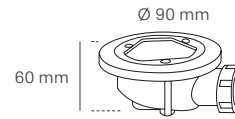

- Optional drain valves:

Screwed A