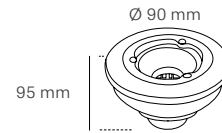

All our shower trays comply with the water drainage requirements in accordance with Standard UNE EN 251:2014: Shower trays – Connecting dimensions.

Vertical N