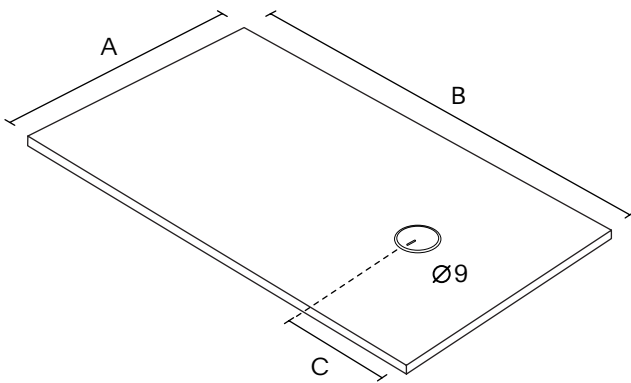

Moon

NUOVVOTECH

The elegance of the full moon inspires **Moon**, a shower tray where design and functionality orbit in perfect harmony. Its circular drain cover blends seamlessly with the Texture, creating a clean and sophisticated aesthetic that reinterprets minimalism in the bathroom.

Its Evolution texture, subtle yet distinctive, provides a natural sensation underfoot, evoking the solidity of stone. Anti-slip and refined, it ensures safety without compromising on style.

● Dimensions:

		B						
		120	140	160	180	200		
A	70	25	35	45	50	50	C	
	80	25	35	45	50	50		
	90	25	35	45	50	50		
	100	25	35	45	50	50