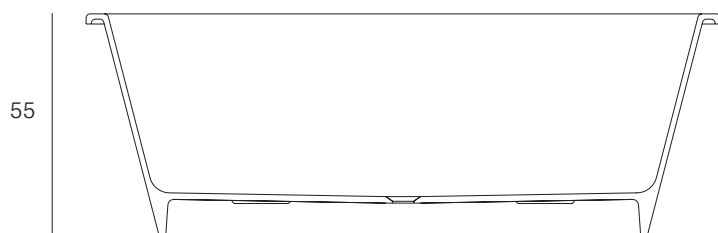

• Valve VALSINRB included.

168

Zeya

NUOVVOSOLID

● Features:

• Capacity: 290 L.

• Color: Matt white

156