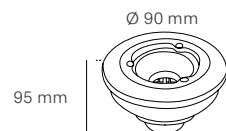

- **Texture:**

Slate:
Slate

- **Thickness: 3 cm**

- **Drain: \varnothing 9 cm**

- **Optional drain valves:**

Screwed A

Vertical N

-
- **Drain valve not included.** Screw-fixed A (stainless steel), Vertical N (stainless steel).
-