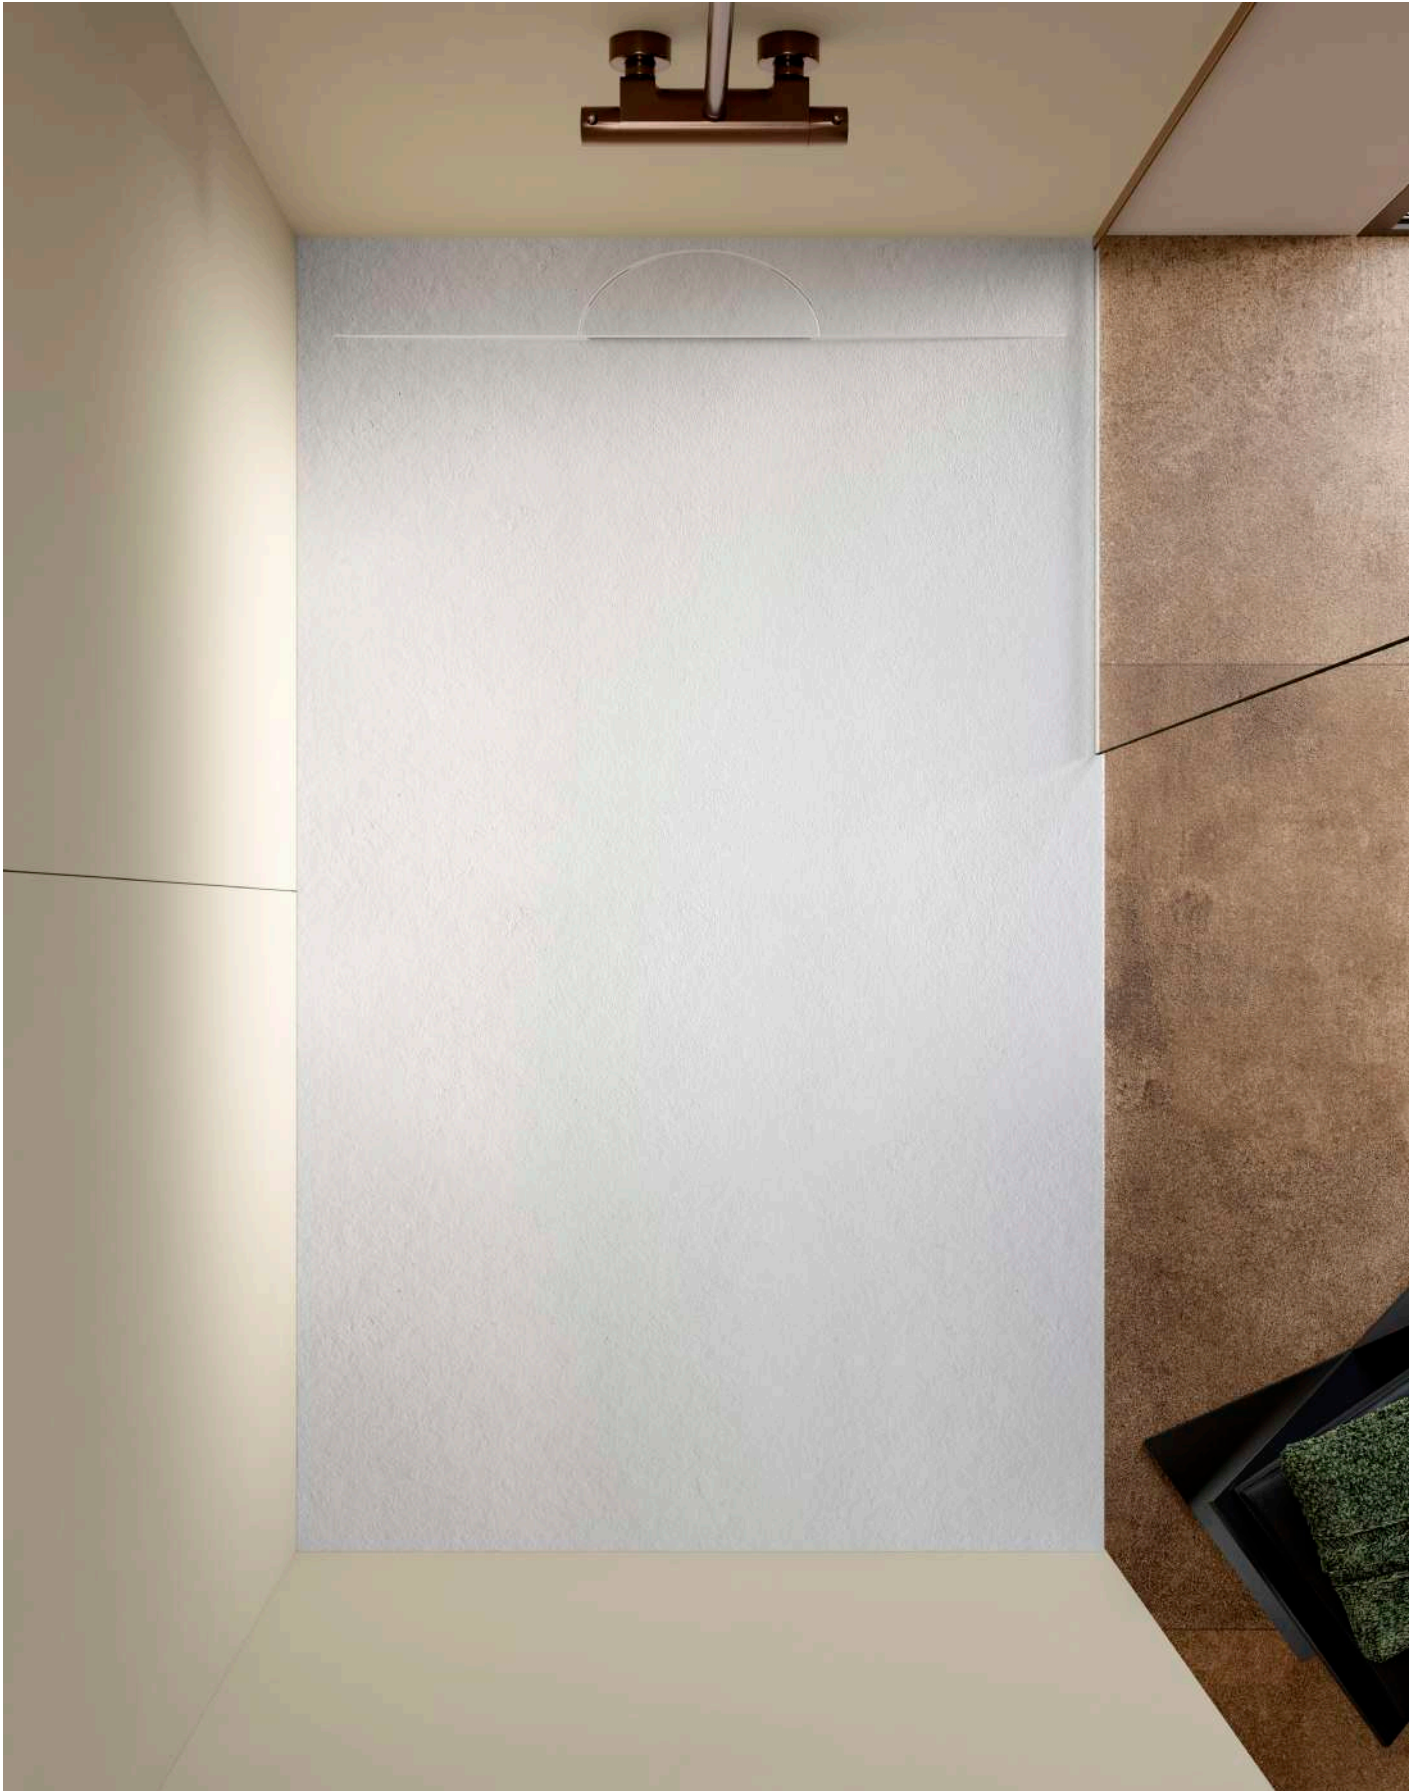

Sunset white shower tray 90×180, Texpanel 2.0 Uniform ivory panels 250×90.