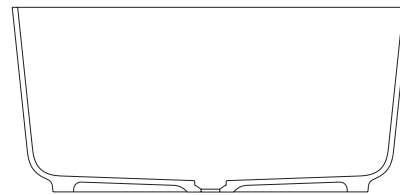

Taal

NUOVVOSOLID

● **Features:**

Capacity: 380 L.

• Color: Matt white