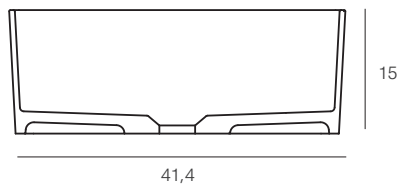

NUOVVOSOLID Washbasin

Creativeskin panels, Orihuela; Orba washbasin.

● Features

Ving

NUOVVOSOLID Washbasin

Adra concrete countertop without skirt, 80 cm, Ving washbasin.

● Features

.Nuovvo