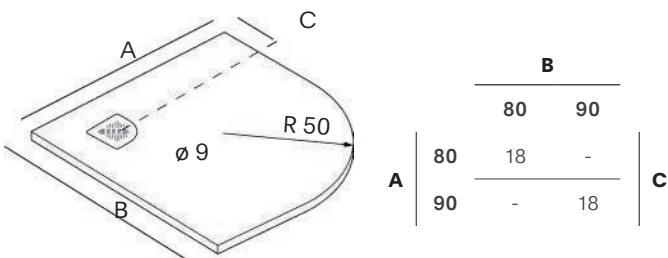

● **Dimensions:**