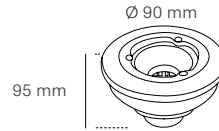

● Features:

- Texture:
  Slate:
  Slate

- Thickness: 3 cm
- Drain: $\varnothing$ 9 cm

• Certificate:

UNE Standard 41091:2017 CLASS 3. DIN Standard 51097:1992 CLASS C.

• Access ramp:

• Optional drain valves:

Screwed A

Vertical N

All our shower trays comply with the water drainage requirements in accordance with Standard UNE EN 251:2014: Shower trays - Connecting dimensions.

- Drain valve not included. Screw-fixed A (stainless steel), Vertical N (stainless steel).

• Custom-made dimensions:

Most of our shower trays can be fully customized in width and length. When placing an order, the customer can include a technical drawing so that the tray can be precisely cut to the desired dimensions. Continuous segments are cut using a diamond disc (specifically designed for tiles).

More information on page 136

Slate white shower tray 90x180.