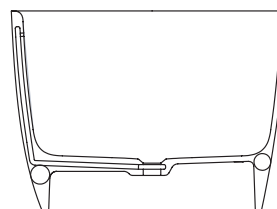

Stone white shower tray 90×180, Texpanel 2.0 slate ivory panels 250×90, Mie bathtub.

Mie

NUOVVOSOLID

● Features:

- Capacity: 450 L.
- Color: Matt White
- Integrated overflow

180

- Valve and siphon included.
White stainless steel finish.