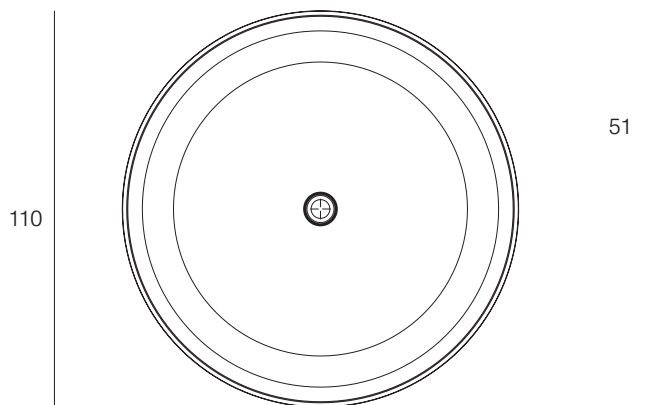

Taal

NUOVVOSOLID

● **Features:**

Capacity: 380 L.

• Color: Matt white