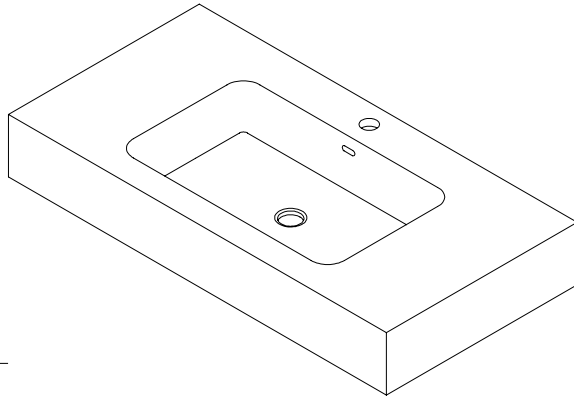

● Features

Glätte Texture

Towel rail and upstand optional.
Available with a 13 cm skirt.
Available without skirt, thickness 1.6 cm.
Depth 46 cm.

With 13 cm skirt.

Up to 120 cm, 2 brackets are included.
Between 121 cm and 180 cm, 3 brackets are included.
Up to 201 cm, 4 brackets are included.