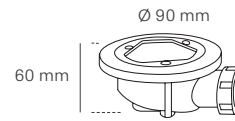

● Dimensions:

The perimeter frame of Limit has a width of 4,5 cm and an inner height of 0.5 cm.

		B					
		100	120	140	160	180	200
A	80	30	30	40	40	50	67
	90	30	30	40	40	50	67
	100	30	30	40	40	50	67

● Colors:

Limit

● Features:

- Texture:
Slate
Slate

- Thickness: 3,5 cm
- Drain: \varnothing 9cm

- Optional drain valves:

Screwed A

All our shower trays comply with the water drainage requirements in accordance with Standard UNE EN 251:2014: Shower trays – Connecting dimensions.