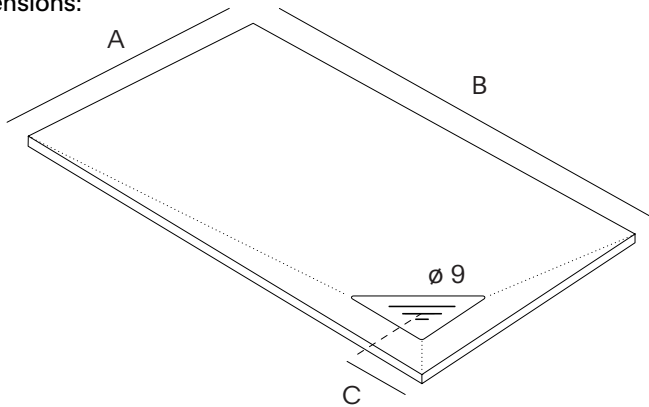

Corner

NUOVVOTECH

Corner redefines the shower space with its strategically positioned corner drain, available in left or right versions. Its design optimizes water drainage without compromising visual harmony. The Evolution texture adds a natural and pleasant feel to the touch, creating an enveloping and sophisticated atmosphere.

● Dimensions:

	120	140	160	180	200	230	250
A	70	17	17	17	17	-	-
	80	17	17	17	17	-	-
	90	17	17	17	17	-	-
	100	17	17	17	17	17	17