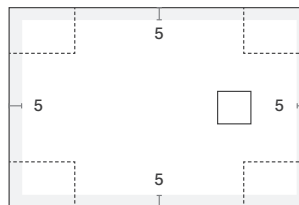

- Drain valve not included. Screwed A (stainless steel), Vertical N (stainless steel).

- Custom-made dimensions:

Most of our shower trays can be fully customized in width and length. When placing an order, the customer can include a technical drawing so that the tray can be precisely cut to the desired dimensions. Continuous segments are cut using a diamond disc (specifically designed for tiles).