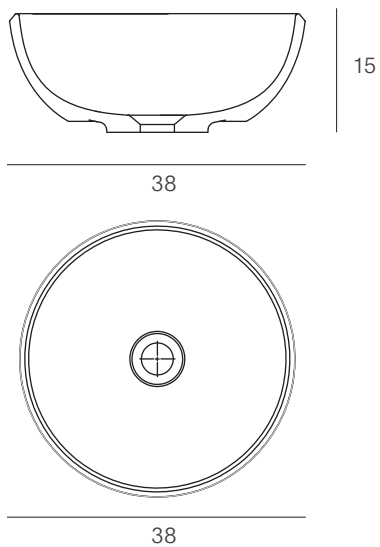

● Features

● Features

Saba

NUOVVOSOLID Washbasin

● Features

Valves available on page 130

Elli countertop, 1.5 cm thick, 100 cm long; Saba washbasin.

Orba