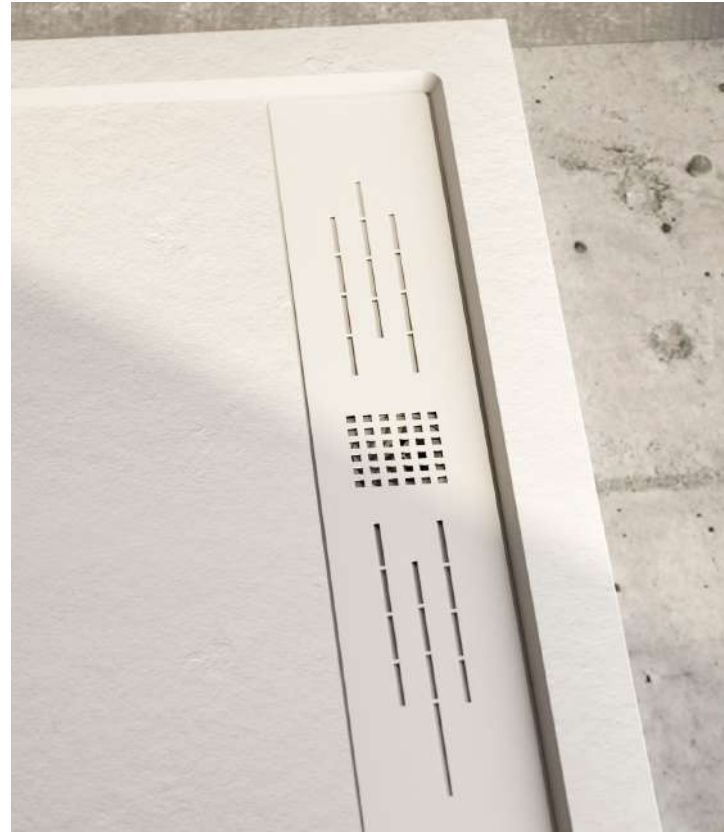

Stone

NUOVVOTECH

Stone is born from the essence of the finest stone. Its subtle and refined texture provides a natural and authentic feel, evoking the purity of minerals. With its understated and elegant design, it is the perfect choice for those seeking a balance between sophistication and functionality.

● Dimensions:

		B														
		110	120	130	140	150	160	170	180	190	200	210	230	250		
A	70	13	13	13	13	13	13	13	13	13	13	13	-	-	C	
	80	13	13	13	13	13	13	13	13	13	13	13	-	-		
	90	13	13	13	13	13	13	13	13	13	13	13	-	-		
	100	13	13	13	13	13	13	13	13	13	13	13	13	13