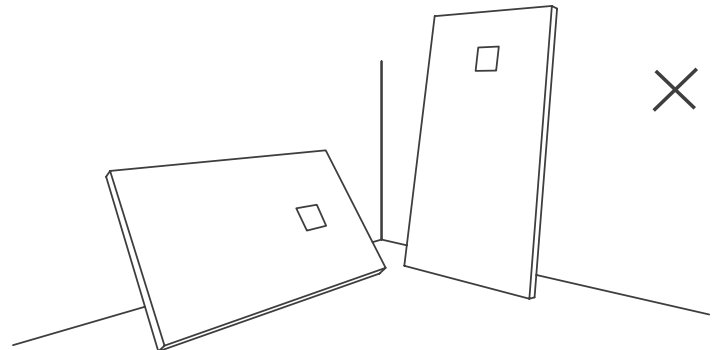

Packaging and storage

Cardboard

The shower trays are individually and custom-fitted, packed with special protective layers and inspected. This gives us greater peace of mind during dispatch and ensures that the product arrives in perfect condition.

When storing, ensure that the shower tray is always kept in a horizontal position, as storing it vertically or at an angle can cause slight deformation, which may impair performance and complicate subsequent installation.