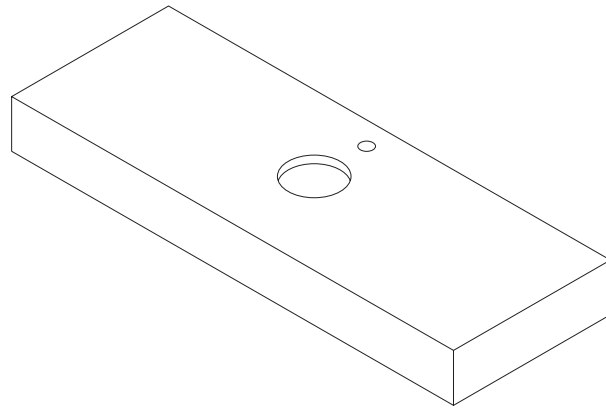

Adra

NUOVVOTECH Countertops

● Features

Smooth Texture

Towel rail and upstand optional.
Available with a 13 cm apron.
Available without an apron, thickness 1.6 cm.
Depth 46 cm.

With a 13 cm skirt.

Up to 120 cm: includes 2 brackets.
Between 121 cm and 180 cm: includes 3 brackets.
From 220 cm: includes 4 brackets.

● Additional countertops:

Accessories

Click-clack valve (chrome-plated)	AE0017
Click-clack valve (white/black)	AE0013
Square siphon (chrome-plated)	AE0006
Square siphon (white/black)	AE0014
Round siphon (chrome-plated)	AE0007
Round siphon (white/black)	AE0015
Concealed siphon (chrome-plated)	AE0016

Optional extras

Towel rail	AE0009
Upstand	AE0010
Change tap location*	-

* All countertops are supplied with a tap hole in the centre, unless otherwise stated.