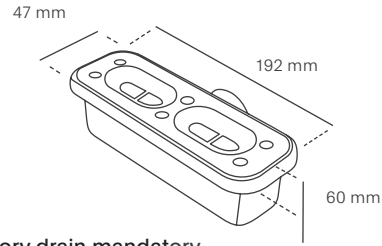

Evolution

● **Features:**

● **Texture:**

Evolution:
Stone

- **Thickness: 3 cm**
- **Drain: 19,5 x 5 cm**

● **Certificate:**

Standard UNE 41091:2017 CLASS 2. Standard DIN 51097:1992 CLASS B

● **Access ramp:**