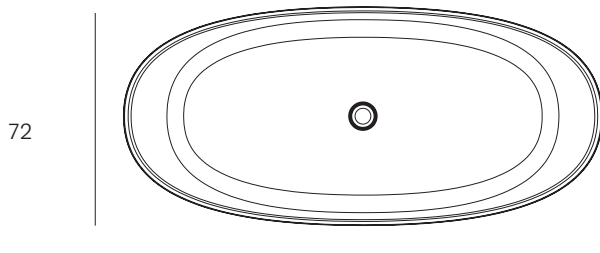

Inari bathtub.

Aral bathtub.

Aral

NUOVVOSOLID

● **Features:**

- Capacity: 340 L.
- Color: Matt white

- Valve and siphon included.
NUOVVOSOLID model

- Valve:
VALSINR