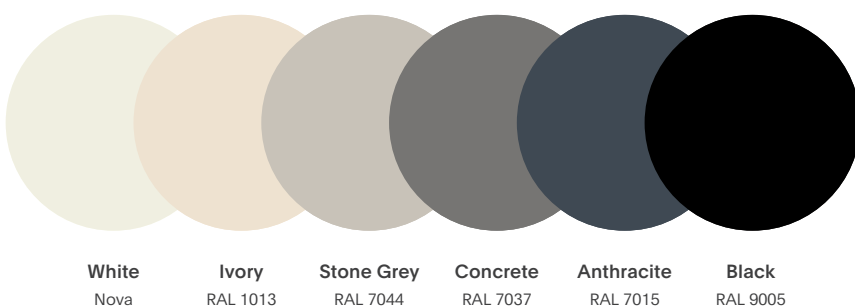

● Colors:

In addition to these **6 standard** colors, any **RAL color** can be ordered upon request.

Cover grid in the same color as the shower tray included. Optional in stainless steel.