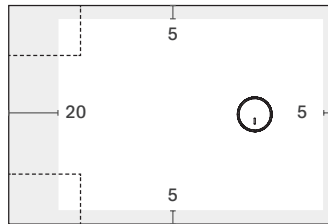

• Custom-made dimensions:

Most of our shower trays can be fully customized in width and length. When placing an order, the customer can include a technical drawing so that the tray can be precisely cut to the desired dimensions. Continuous segments are cut using a diamond disc (specifically designed for tiles).