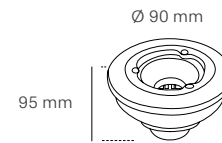

● Features:

- Texture:
  Slate
  Slate

- Thickness: 3,5 cm
- Drain: $\varnothing$ 9cm

- Optional drain valves:

Screwed A

All our shower trays comply with the water drainage requirements in accordance with Standard UNE EN 251:2014: Shower trays – Connecting dimensions.

Vertical N

- Certificate:

Standard UNE 41091:2017 CLASS 3. Standard DIN 51097:1992 CLASS C

- Drain valve not included. Screwed A (stainless steel), Vertical N (stainless steel).

- Custom-made dimensions:

Most of our shower trays can be fully customized in width and length.

When placing an order, the customer can include a technical drawing so that the tray can be precisely cut to the desired dimensions. Continuous segments are cut using a diamond disc (specifically designed for tiles).

More information on page 136

Limit black shower tray 90×180.