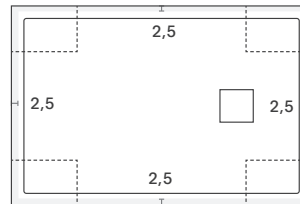

- Certificate:

Standard UNE 41091:2017 CLASS 3. Standard DIN 51097:1992 CLASS C

- Drain valve not included. Screwed A (stainless steel), Vertical N (stainless steel).

- Custom-made dimensions: