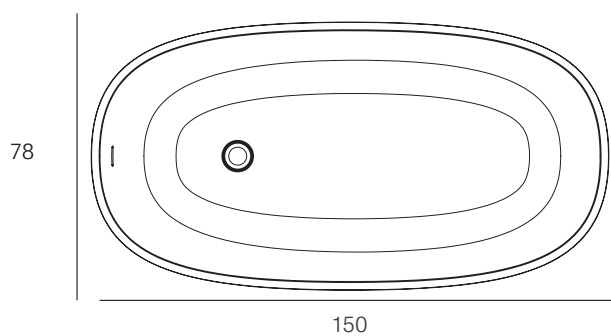

Lenn

NUOVVOSOLID

● **Features:**

- Capacity: 269 L.
- Color: Matt white
- Built-in overflow