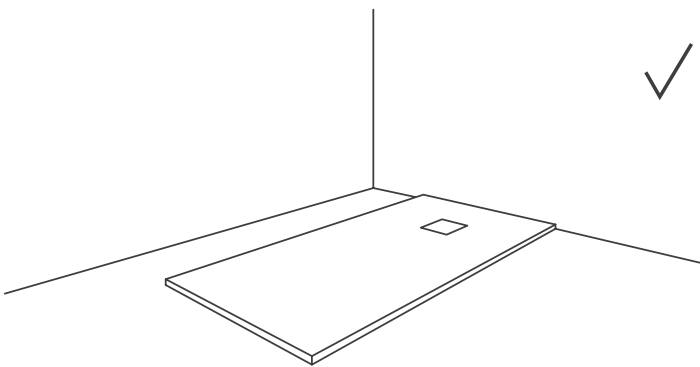

Packaging and storage

Cardboard

The shower trays are individually and custom-fitted, packed with special protective layers and inspected. This gives us greater peace of mind during dispatch and ensures that the product arrives in perfect condition.

When storing, ensure that the shower tray is always kept in a horizontal position, as storing it vertically or at an angle can cause slight deformation, which may impair performance and complicate subsequent installation.