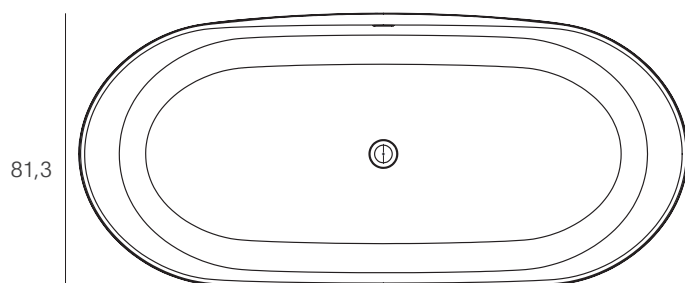

Stone white shower tray 90×180, Texpanel 2.0 slate ivory panels 250×90, Mie bathtub.

Mie

NUOVVOSOLID

● Features:

- Capacity: 450 L.
- Color: Matt White
- Integrated overflow

180

- Valve and siphon included.
White stainless steel finish.