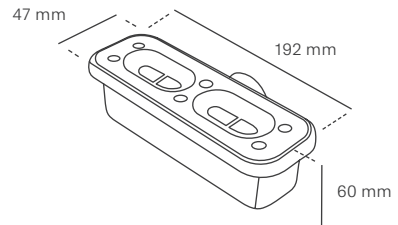

• Factory drain mandatory

Double