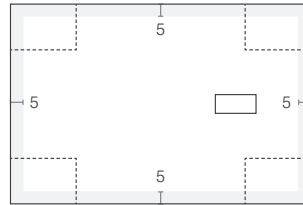

● **Custom-made dimensions:**

Most of our shower trays can be fully customized in width and length. When placing an order, the customer can include a technical drawing so that the tray can be precisely cut to the desired dimensions. Continuous segments are cut using a diamond disc (specifically designed for tiles).