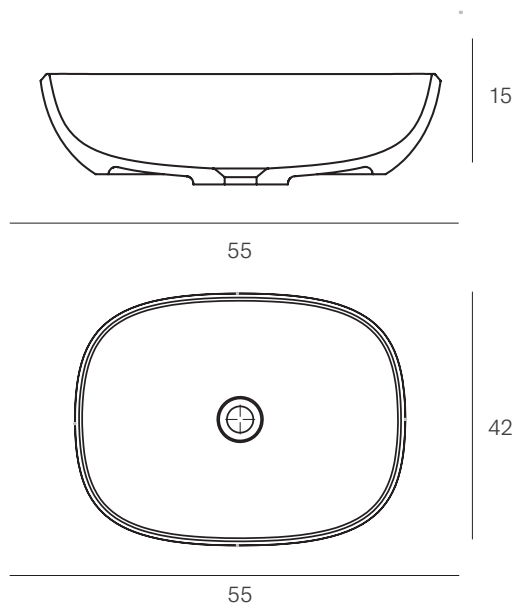

● Features

● Features

Saba

NUOVVOSOLID Washbasin

● Features

Valves available on page 130

Elli countertop, 1.5 cm thick, 100 cm long; Saba washbasin.

Orba