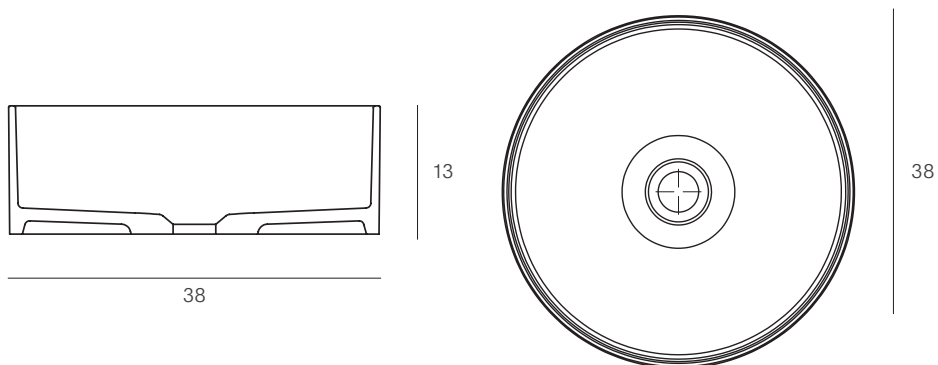

Orba

NUOVVOSOLID Washbasin

● Features