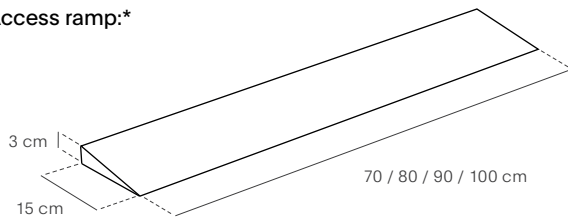

- Texture:
Slate:
Slate

- Thickness:
2,7 cm / 3 cm
- Drain: \varnothing 9,2 cm

• Certificate:

UNE Standard 41091:2017 CLASS 3. DIN Standard 51097:1992 CLASS C.

• Access ramp:*

* Length 120 cm only. Ramp not included.

• Custom-made dimensions:

Most of our shower trays can be fully customized in width and length. When placing an order, the customer can include a technical drawing so that the tray can be precisely cut to the desired dimensions. Continuous segments are cut using a diamond disc (specifically designed for tiles).