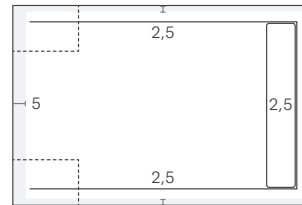

• Custom-made dimensions:

Most of our shower trays can be fully customized in width and length. When placing an order, the customer can include a technical drawing so that the tray can be precisely cut to the desired dimensions. Continuous segments are cut using a diamond disc (specifically designed for tiles).