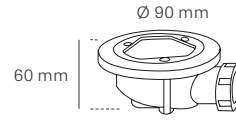

• Optional drain valves:

Screwed A